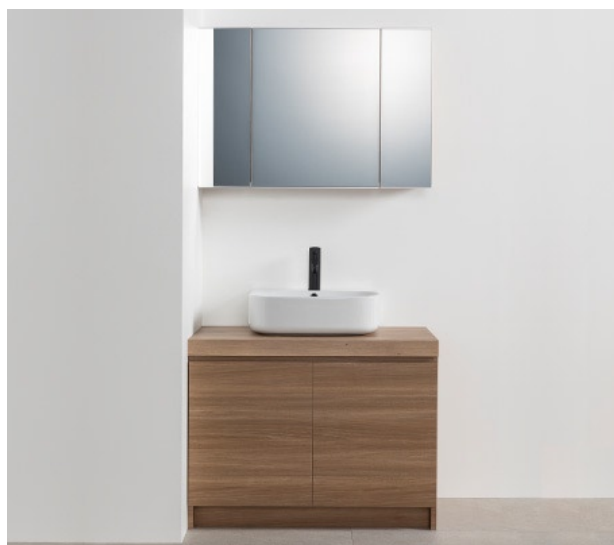

Hotel Vanity

For a high quality washroom in the Hotel Like

A new color has appeared in Hotel Vanity

A new color cafe wood appears in the "Hotel Vanity" that creates a high-quality washroom like a hotel. The color that shines wood grain, while making you feel the warmth of the tree, can produce a modern washroom that is not too natural. Color is also available in white and dark dark wood that match any space.

Features of Hotel Vanity

"Hotel Vanity" is manufactured at a domestic factory that handles high-end furniture. It is finished in the wash basin where the genuine elegance is felt even in the simple design. By concealing the inside of the storage with a door like one sheet, a clean washroom space. It is also attractive to be combined with various wash bowls handled by the Sanwa Company.

Door Surface Material

Top Board

Specification

Width 750 / 900 / 1200 mm

Depth 550 mm

Height 690 mm