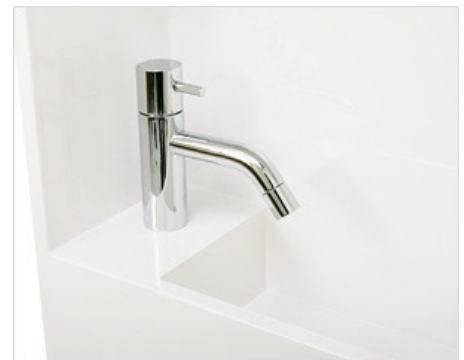

Lepto Counter Bowl Black
size W1820 x H100 x D170mm

Lepto In-Wall

A slimmer embedded hand wash basin with a focus on design

A wall-embedded type of slim hand wash basin "Lepto" series. The protruding dimension from the wall is an ultra-thin size of 51.5 mm (when the wall thickness is 130 mm). By storing the drainage inside the wall, you can design a toilet space with a clean appearance and space.

Hand wash basin that neatly designs the space

The one-piece bowl with a beautiful mirror finish does not bother water splashes.

All-in-one with a simple single faucet and eye plate / drain trap.

Washbowl