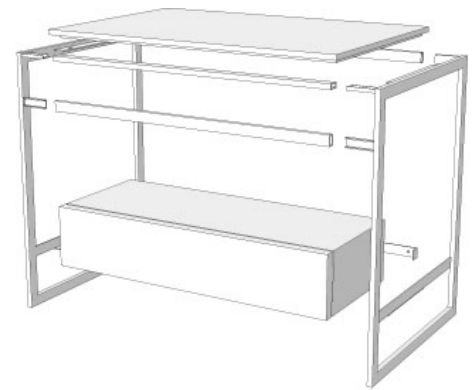

Light and sharp frame design

"Fine Counter" was born from the same design concept as "Fine Counter". We prepared only a wash basin so that you could set your favorite bowl. Composed of a thin frame of 12mm x 25mm, it is a design that brings about the spread to the washroom space. The bar on the front can also be used as a towel rack, with functionality in mind.

Knock down method that can be easily assembled

"Fine Counter" is a knockdown product that can be easily assembled on site. We also consider loading and storage areas in a compact package. Assemble the frame, fix it on the wall, attach the storage (shelf) and the top, and you're done. It has a simple shape but secures its strength.

Cabinet Variation

- with shelf
- with drawer

Top Board

White

Black

Frame

White

Black

Shelf / Storage

White

Black

Specification

Size: Width 600 / 750 / 900 mm × Depth 500 mm × Height 650 mm

Type: Shelf, storage (drawer)