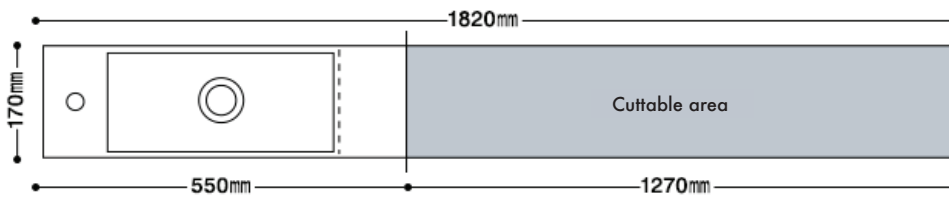

Artificial marble counter that can be cut according to the frontage

Due to the slim design with a depth of 170 mm, it can be installed in a toilet with a frontage of 780 mm and 0.5 tsubo. The 1820mm counter can be cut on-site according to the effective opening, making it ideal for remodeling.

* The bowl counter is double-sided. It is also possible to turn it over and install it on site.