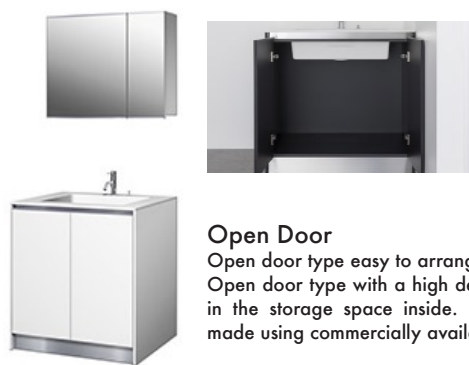

Cabinet Variation

Open Door
Open door type easy to arrange
Open door type with a high degree of freedom in the storage space inside. Layouts can be made using commercially available racks.