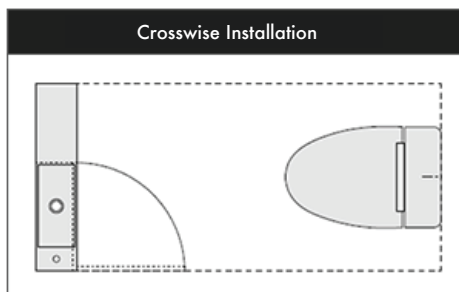

Artificial marble counter that can be cut according to the frontage

Due to the slim design with a depth of 170 mm, it can be installed in a toilet with a frontage of 780 mm and 0.5 tsubo. The 1820mm counter can be cut on-site according to the effective opening, making it ideal for remodeling.

* The bowl counter is double-sided. It is also possible to turn it over and install it on site.