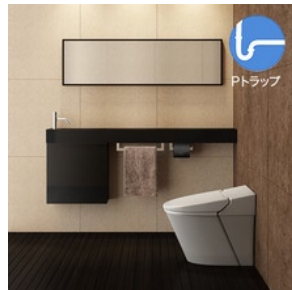

Lepto Counter wall white faucet silver P trap set (left and right doors open freely)

Lepto Counter with wall Black faucet Silver P trap set (left and right doors open freely)

size W1820 x H100 (counter)
+ 450 (lower stand) x D170mm