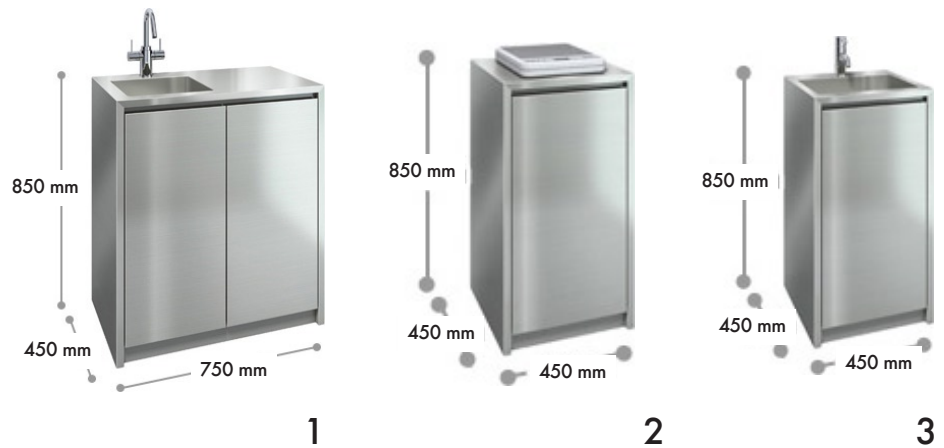

Ultra-small kitchen to create free space

1. Vano 750
2. Vano Cabinet
3. Vano Sink

Stylish all stainless

The stylish all stainless steel ultra-compact kitchen can be installed anywhere. The square corner sink is made by a stainless steel artisan and emphasizes its sharp design.

Surface Material

Specification

- Vano 750 (left sink): W750 / 900 × H850 × D450 mm
- Vano 750 (right sink): W750 / 900 × H850 × D450 mm
- Vano Cabinet (left hand): W450 × H850 × D450 mm
- Vano Cabinet (right hand): W450 × H850 × D450 mm
- Vano Sink (left hand): W450 × H850 × D450 mm
- Vano Sink (right hand): W450 × H850 × D450 mm