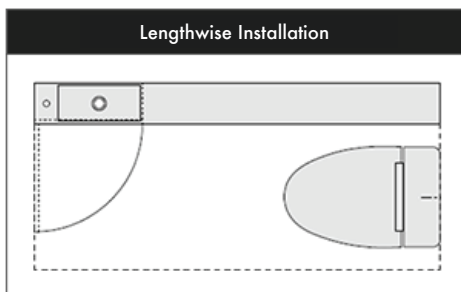

Artificial marble counter that can be cut according to the frontage

Due to the slim design with a depth of 170 mm, it can be installed in a toilet with a frontage of 780 mm and 0.5 tsubo. The 1820mm counter can be cut on-site according to the effective opening, making it ideal for remodeling.

* The bowl counter is double-sided. It is also possible to turn it over and install it on site.