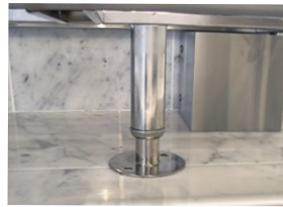

Features of Float Kitchen 430

Stainless kitchen with enhanced design.

The waste was removed to the limit, and it was finished in the design which pursued a sense of luxury more based on popular "Compact Kitchen 430" with a clean design. Of course the design is a kitchen that combines practicality.

1

2

Create a sense of luxury with legs for the interior

In order not to feel the weight of the stainless steel, with the legs to float the whole, produced a sense of freedom. The legs are for interior furniture. The support legs are cut out of aluminum, and the spiral groove has a sense of luxury.

*Since the height adjustment function is not included, please install on a smooth surface. Especially in the island type, the influence of the installation surface is strong, so please be careful.

There are two floor-fixing legs to prevent tipping on the island. (* 1)
Remove the bottom plate under the drawer and fix it to the floor with a screw. (* 2)

You can pull out all the way with a quick pull-out.

It is designed so that you can take out the inside without getting squatting and take out the back one. Furthermore, we adopted the silent rail which does not mind the sound of opening and closing. In addition, in order to make it easy to pull it out, it is folded in diagonally to make it easy for your fingers to catch.