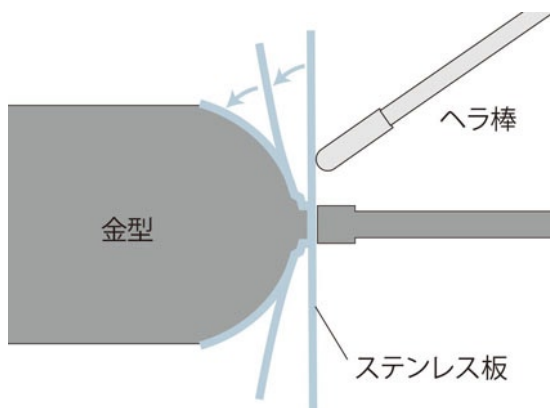

Mechanism of spinning