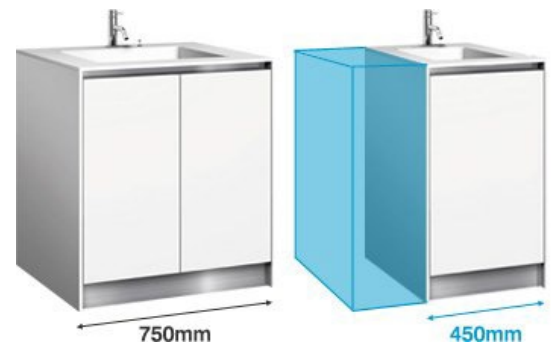

Blue

Specification

Width 750 / W900 / 200 mm x Depth 550 mm x Height 800 mm

Plain-V Mini

45 x 45 cm minimum wash basin ideal for studio planning

It is a mini-basin ideal for locations with limited space, such as studio apartments. Because it is a size that does not matter where it is placed, it is possible to provide a compact but independent washbasin.

Features of Plain-V Mini

Space saving so much with a Plain-V Mini

The "Plane-V Mini" is a compact washstand with a width of 450 mm, so it can be installed in 60% of the space required for a conventional 750 mm wide wash stand, creating a freely usable space. It can also be used as a second unit for applications such as washing immediately after waking up and brushing teeth before going to bed, even in bedrooms, corridors and other places other than washrooms.