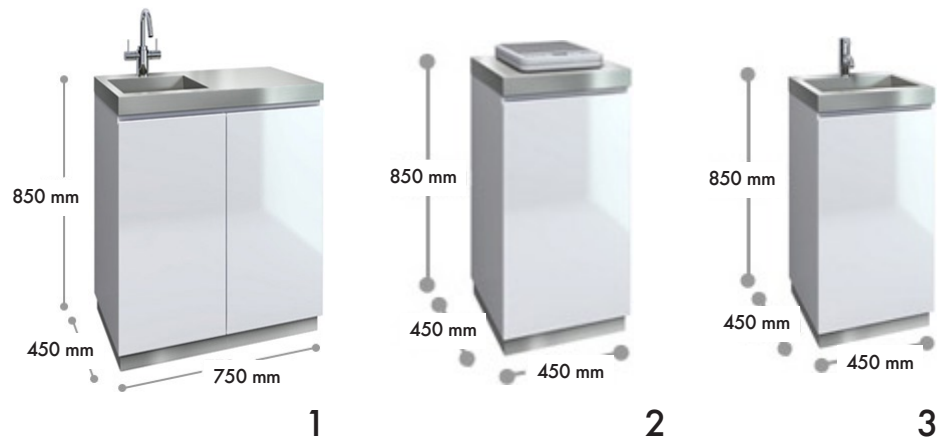

Ultra-small kitchen to create free space

1. Cotone 750
2. Cotone Cabinet
3. Cotone Sink

Durable surface finish

Dap resin used on the surface of cabinets is used for high-grade furniture etc. and has a very high surface hardness, high functionality with excellent contamination resistance, abrasion resistance, heat resistance, water resistance and electrical insulation. It is a material. Also, because it does not contain Holm Aldecht, it is an environmentally friendly material.