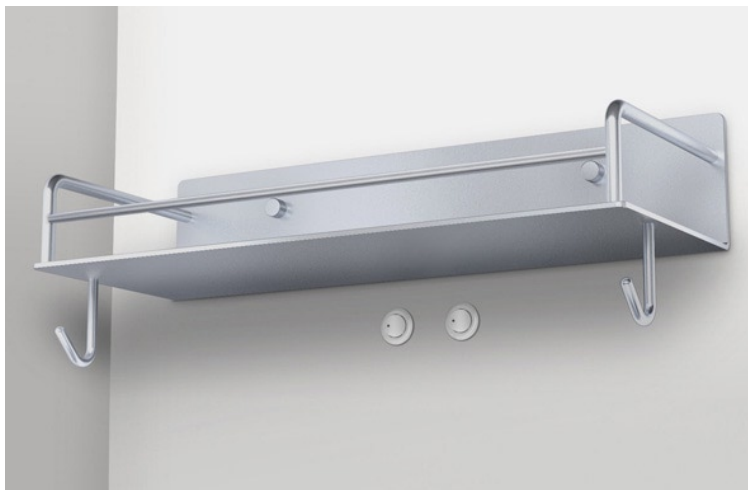

Bony

A mini kitchen that is extremely simple with only the minimum required framework

By opening the lower storage of the kitchen counter, it was possible to put anything freely. It is only the minimum necessary framework. It is a mini kitchen that removes waste to the limit and is extremely simple.

The piping cover of the same color can be removed from the front and doubles as an inspection opening. By opening the lower storage of the counter, a small refrigerator or oven toaster can also be stored!

Features of Bony

The aluminum shelf not only can store glasses and seasonings, but also has a convenient hook that can be hung on a mug or cloth. Under the shelf is a ventilation fan and a down light round rocker switch.

Door Surface Material

Specification

Size: Width 900 / 1200 / 1500 mm × Depth 500 mm × Height 1900 mm

Type: Wall mounted