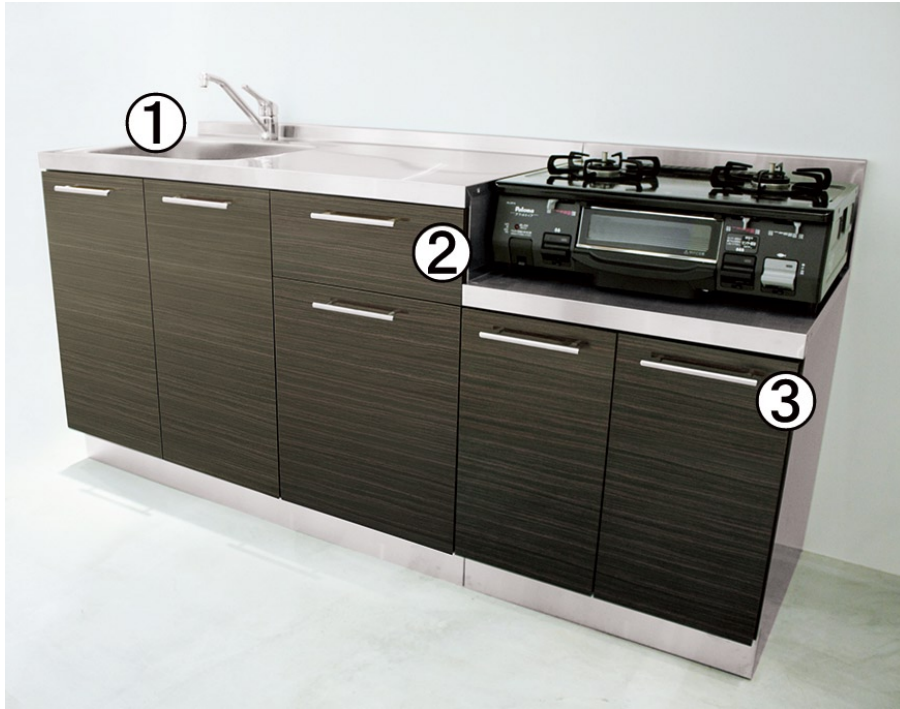

Features of Q.D.Haan