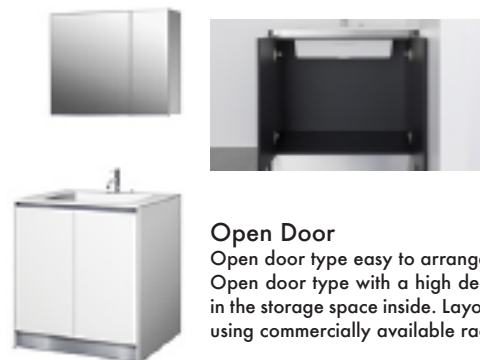

Cabinet Variation

Open Door
Open door type easy to arrange
Open door type with a high degree of freedom in the storage space inside. Layouts can be made using commercially available racks.