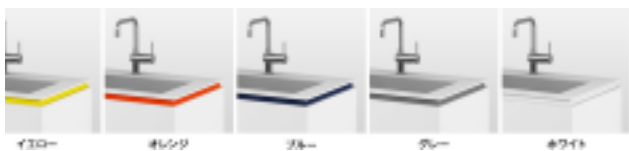

Features of Kubire Kitchen

Kubire Design

We accented the white artificial marble top plate with a 30mm high line between the cabinet. By the constriction, the top plate is finished in a floating design. The color of the constriction part prepares yellow / orange / blue / gray / white five colors. You can choose according to the space.

Clean design

Doors with large allocations are handleless. I finished in a design that was conscious of the straight line and clean.