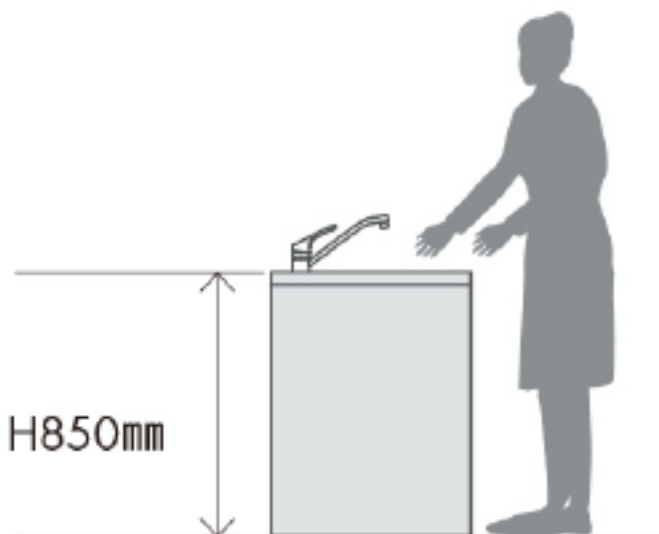

Work Top Height

Worktop height can be changed to H900 mm.
Please check the price for the price.
* You can not change the height other than the above.

Top Board