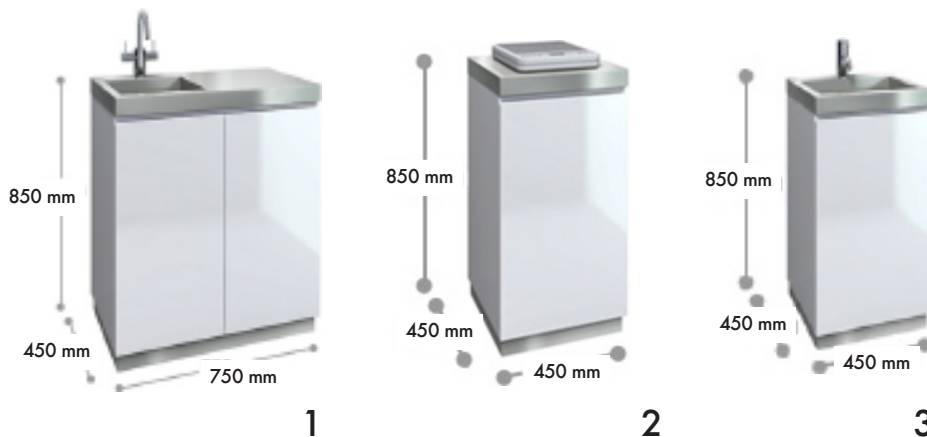

Ultra-small kitchen to create free space

1. Cotone 750
2. Cotone Cabinet
3. Cotone Sink

Durable surface finish

Dap resin used on the surface of cabinets is used for high-grade furniture etc. and has a very high surface hardness, high functionality with excellent contamination resistance, abrasion resistance, heat resistance, water resistance and electrical insulation. It is a material. Also, because it does not contain Holm Aldecht, it is an environmentally friendly material.