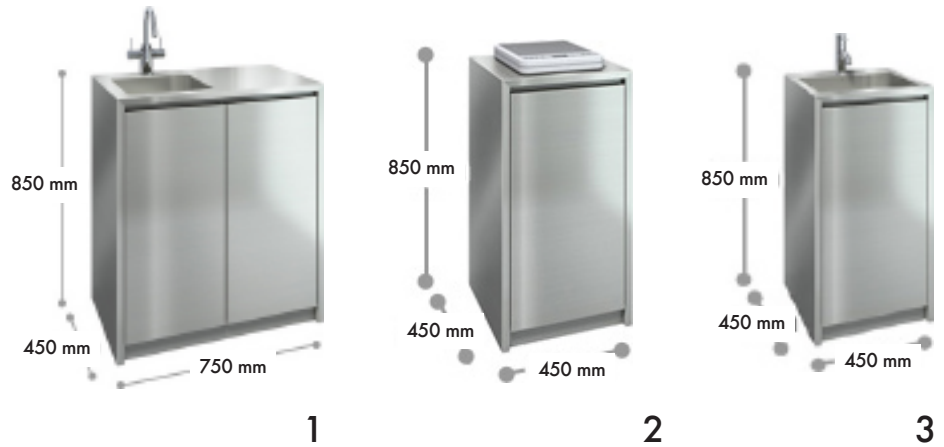

Ultra-small kitchen to create free space

1. Vano 750
2. Vano Cabinet
3. Vano Sink

Stylish all stainless

The stylish all stainless steel ultra-compact kitchen can be installed anywhere. The square corner sink is made by a stainless steel artisan and emphasizes its sharp design.

Surface Material

Specification

- Vano 750 (left sink): W750 / 900 × H850 × D450 mm
- Vano 750 (right sink): W750 / 900 × H850 × D450 mm
- Vano Cabinet (left hand): W450 × H850 × D450 mm
- Vano Cabinet (right hand): W450 × H850 × D450 mm
- Vano Sink (left hand): W450 × H850 × D450 mm
- Vano Sink (right hand): W450 × H850 × D450 mm